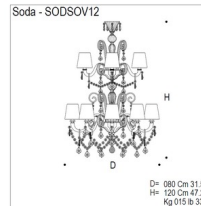

By Mazzega1946

Description

The Soda Chandelier is a handmade glass chandelier with a chrome frame and is available with a crystal, red, or black shade. 40-watt, 120 volt E14 base B10 incandescent bulbs are required, but not included.

Shown in chrome / transparent crystal

Specifications

COLOR Transparent Crystal
 BODY FINISH Chrome
 WATTAGE 320W
 DIMMER Standard 120V
 DIMENSIONS 31.5"W x 33.5"H x 31.5"D
 BULB NOT INCLUDED 8 x B10/E14 (European)/40W/120V Incandescent
 COUNTRY OF ORIGIN Italy