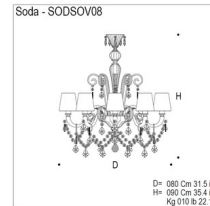

By Mazzega1946

Description

The Soda Chandelier is a handmade glass chandelier with a chrome frame and is available with a crystal, red, or black shade. 40-watt, 120 volt E14 base B10 incandescent bulbs are required, but not included.

Shown in chrome / transparent crystal

Specifications

COLOR Transparent Crystal
 BODY FINISH Chrome
 WATTAGE 320W
 DIMMER Standard 120V
 DIMENSIONS 31.5"W x 33.5"H x 31.5"D
 BULB NOT INCLUDED 8 x B10/E14 (European)/40W/120V Incandescent
 COUNTRY OF ORIGIN Italy