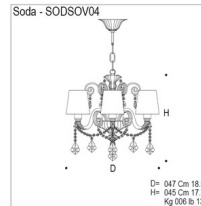

By Mazzega1946

Description

The Soda Chandelier is a handmade glass chandelier with a chrome frame and is available with a crystal, red, or black shade. 40-watt, 120 volt E14 base B10 incandescent bulbs are required, but not included.

Shown in chrome / transparent crystal

Specifications

COLOR Transparent Crystal
 BODY FINISH Chrome
 WATTAGE 320W
 DIMMER Standard 120V
 DIMENSIONS 31.5"W x 33.5"H x 31.5"D
 BULB NOT INCLUDED 8 x B10/E14 (European)/40W/120V Incandescent
 COUNTRY OF ORIGIN Italy