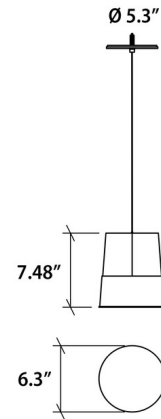

Shown in american walnut / white

Specifications

COLOR	White
BODY FINISH	Maple
WATTAGE	N/A
DIMMER	Standard 120V
DIMENSIONS	6.3"W x 7.48"H
BULB NOT INCLUDED	1 x A19/Medium (E26)/120V LED
COUNTRY OF ORIGIN	Brazil