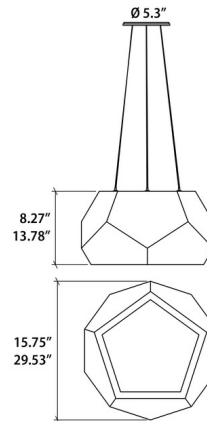

By Accord Iluminacao

Description

The Facet Penta Pendant is a striking and unique lighting choice for your interior space. The faceted natural wood veneer shade features an inner acrylic diffuser that casts warm, ambient shadows throughout your room, creating a cozy and inviting atmosphere. Note: Integrated LED option is dimmable with Triac (standard), Low Voltage Electronic, or 0-10V Dimmers, sold separately. Cord color varies by finish and may not be as shown. Please refer to Preset Cable Options image. Charcoal and Organic White options are only available with the integrated LED.

Shown in teak / white acrylic

Specifications

COLOR	White Acrylic
BODY FINISH	Teak
WATTAGE	34W
DIMMER	Standard 120V
DIMENSIONS	15.75"W x 8.27"H
BULB NOT INCLUDED	2 x A19/Medium (E26)/17W/120V LED
COUNTRY OF ORIGIN	Brazil

Technical Information

PRODUCT DIMENSIONS Adjustable Cable lengths: 120"

CLICK TO VIEW PRODUCT

Notes: