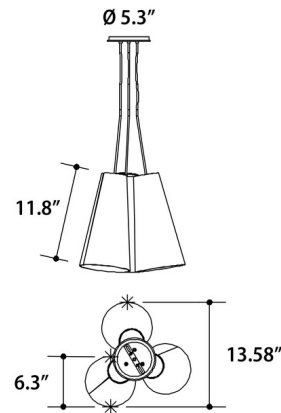

CLICK TO VIEW PRODUCT

Notes: