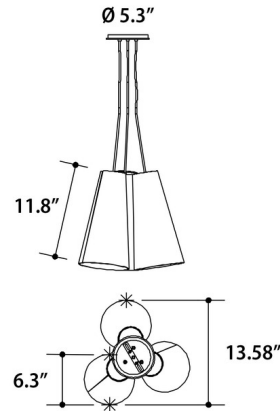

CLICK TO VIEW PRODUCT

Notes: