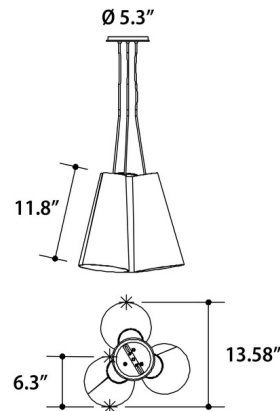

### Specifications

COLOR . . . . . N/A  
BODY FINISH . . . . . Maple  
WATTAGE . . . . . N/A  
DIMMER . . . . . Standard 120V  
DIMENSIONS . . . . . 13.58"W x 11.8"H  
BULB NOT INCLUDED . . . . . 3 x A19/Medium (E26)/120V LED  
COUNTRY OF ORIGIN . . . . . Brazil

### Technical Information

PRODUCT DIMENSIONS . . . . . Canopy: 5.3" diameter

Shown in maple

CLICK TO VIEW PRODUCT

Notes: