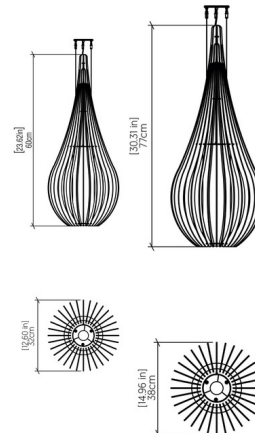

### Specifications

COLOR . . . . . White  
 BODY FINISH . . . . . Imbuia  
 WATTAGE . . . . . N/A  
 DIMMER . . . . . Standard 120V  
 DIMENSIONS . . . . . 12.6"W x 23.62"H  
 BULB NOT INCLUDED . . . . . 1 x A19/Medium (E26)/120V LED  
 OTHER BULB OPTIONS . . . . . 1 x A21/Medium (E26)/120V Incandescent  
 COUNTRY OF ORIGIN . . . . . Brazil

### Technical Information

PRODUCT DIMENSIONS . . . . . Adjustable Cable Length: 120"

Shown in imbuia / white

CLICK TO VIEW PRODUCT

Notes: