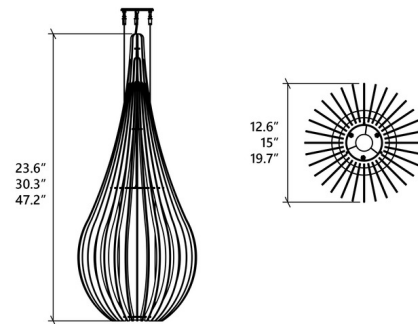

## Cappadocia Pendant

By Accord Iluminacao

### Description

The Cappadocia Pendant features slats of Natural Wood Veneer formed into a teardrop shape surrounding a White Linen diffuser. Note: Cord color varies by finish and may not be as shown. Please refer to Preset Cable Options image.

### Specifications

COLOR	White
BODY FINISH	Imbuia
WATTAGE	N/A
DIMMER	Standard 120V
DIMENSIONS	12.6"W x 23.6"H
BULB NOT INCLUDED	1 x A19/Medium (E26)/120V LED
OTHER BULB OPTIONS	1 x A21/Medium (E26)/120V Incandescent
COUNTRY OF ORIGIN	Brazil

### Technical Information

PRODUCT DIMENSIONS	Canopy: 5.3" diameter
--------------------	-----------------------

CLICK TO VIEW PRODUCT

Notes: