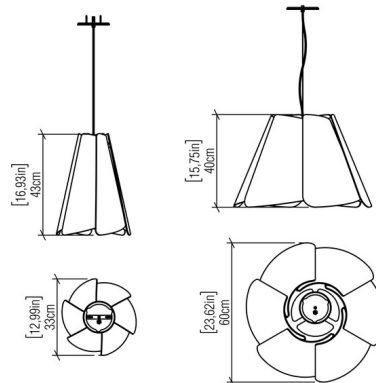

### Description

The Fuchsia Pendant features sleek Natural Wood Veneer pieces that are fanned around a bulb to create a shade. Note: Cord color varies by finish and may not be as shown. Please refer to Preset Cable Options image.

### Specifications

COLOR	N/A
BODY FINISH	Maple
WATTAGE	N/A
DIMMER	Standard 120V
DIMENSIONS	13"W x 16.9"H
BULB NOT INCLUDED	1 x A19/Medium (E26)/120V LED
OTHER BULB OPTIONS	1 x A19/Medium (E26)/120V Incandescent
COUNTRY OF ORIGIN	Brazil

### Technical Information

PRODUCT DIMENSIONS	Canopy: 5.3" diameter
--------------------	-----------------------

CLICK TO VIEW PRODUCT

Notes: