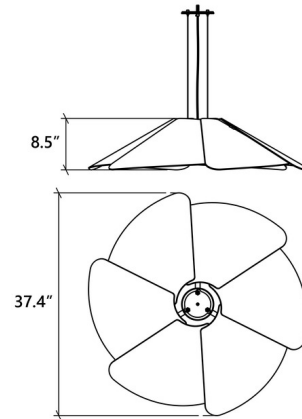

### Specifications

COLOR	N/A
BODY FINISH	Imbuia
WATTAGE	N/A
DIMMER	Standard 120V
DIMENSIONS	37.4"W x 8.5"H
BULB NOT INCLUDED	1 x G25/Medium (E26)/120V LED
COUNTRY OF ORIGIN	Brazil

### Technical Information

PRODUCT DIMENSIONS	Canopy: 5.3" diameter
--------------------	-----------------------

CLICK TO VIEW PRODUCT

Notes: