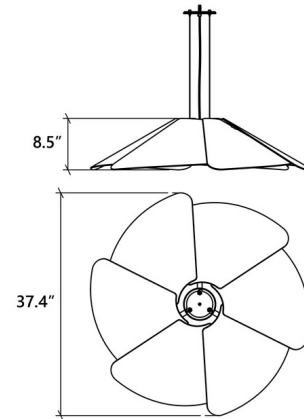

Shown in imbuia

Specifications

COLOR	N/A
BODY FINISH	Imbuia
WATTAGE	N/A
DIMMER	Standard 120V
DIMENSIONS	37.4"W x 8.5"H
BULB NOT INCLUDED	1 x G25/Medium (E26)/120V LED
COUNTRY OF ORIGIN	Brazil

Technical Information

PRODUCT DIMENSIONS	Canopy: 5.3" diameter
--------------------	-----------------------

CLICK TO VIEW PRODUCT

Notes: