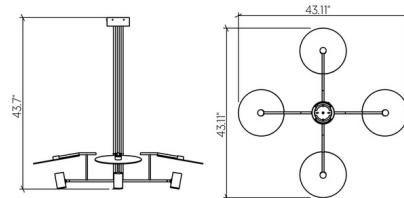

Shown in matte black / imbuia

Specifications

COLOR	Imbuia
BODY FINISH	Matte Black
WATTAGE	24W
DIMMER	Standard 120V
DIMENSIONS	43.1"W x 43.7"H
BULB NOT INCLUDED	4 x MR16/GU10/6W/120V LED
COUNTRY OF ORIGIN	Brazil

Technical Information

PRODUCT DIMENSIONS	Canopy: 7.1" diameter
--------------------	-----------------------

CLICK TO VIEW PRODUCT

Notes: