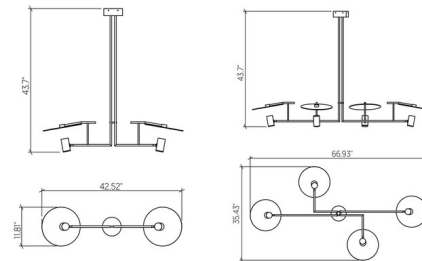

By Accord Iluminacao

Description

The Dot Linear Chandelier features adjustable Matte Black shades to easily switch from task lighting to ambient light. The light can be placed toward a Natural Wood Veneer disk to create a unique lighting aesthetic. The height is not adjustable.

Shown in matte black / imbuia

Specifications

COLOR Imbuia
BODY FINISH Matte Black
WATTAGE 12W
DIMMER Standard 120V
DIMENSIONS 42.5\"L x 11.8\"W x 43.7\"H
BULB NOT INCLUDED 2 x MR16/GU10/6W/120V LED
COUNTRY OF ORIGIN Brazil

Technical Information

PRODUCT DIMENSIONS Canopy: 7.1\" diameter

CLICK TO VIEW PRODUCT

Notes: