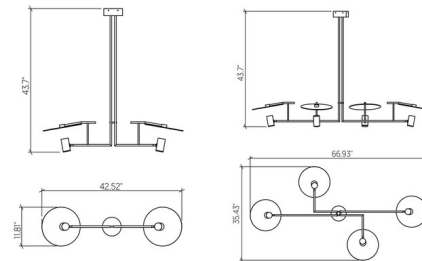

Specifications

COLOR . . . . . Imbuia
BODY FINISH . . . . . Matte Black
WATTAGE 12W
DIMMER . . . . . Standard 120V
DIMENSIONS . . . . . 42.5\"L x 11.8\"W x 43.7\"H
BULB NOT INCLUDED . . . . . 2 x MR16/GU10/6W/120V LED
COUNTRY OF ORIGIN . . . . . Brazil

Technical Information

PRODUCT DIMENSIONS . . . . . Canopy: 7.1\" diameter

CLICK TO VIEW PRODUCT

Notes: