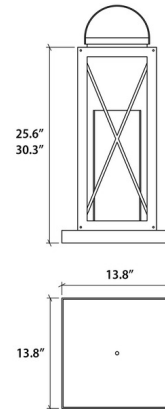

Shown in teak / white acrylic

Specifications

COLOR	White Acrylic
BODY FINISH	Teak
WATTAGE	N/A
DIMMER	N/A
DIMENSIONS	13.8\"W x 25.6\"H
BULB NOT INCLUDED	1 x A19/Medium (E26)/120V LED
COUNTRY OF ORIGIN	Brazil