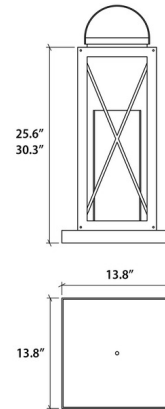

Shown in american walnut / white acrylic

Specifications

COLOR	White Acrylic
BODY FINISH	American Walnut
WATTAGE	N/A
DIMMER	N/A
DIMENSIONS	13.8\"W x 25.6\"H
BULB NOT INCLUDED	1 x A19/Medium (E26)/120V LED
COUNTRY OF ORIGIN	Brazil