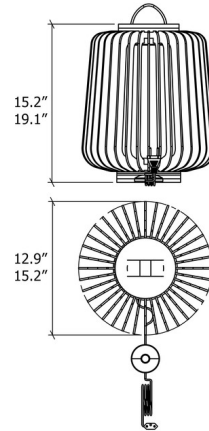

Lightology

lightology.com
866-954-4489
05-20-26

Project: _____

Company: _____

Location: _____ Fixture Type: _____

SPEC #: **ACO1035365**

Approved On: _____ Approved By: _____

Stecche Di Legno Short Floor Lamp By Accord Iluminacao

Description

The Stecche Di Legno Short Floor Lamp features equally spaced slats of Natural Wood Veneer surrounding a White Acrylic diffuser and a White or Black base. Handle on top for easy mobility.

Shown in black / imbuia

Specifications

COLOR	Imbuia
BODY FINISH	Black
WATTAGE	N/A
DIMMER	N/A
DIMENSIONS	12.9"W x 15.2"H
BULB NOT INCLUDED	1 x A19/Medium (E26)/120V LED
COUNTRY OF ORIGIN	Brazil

CLICK TO VIEW PRODUCT

Notes: