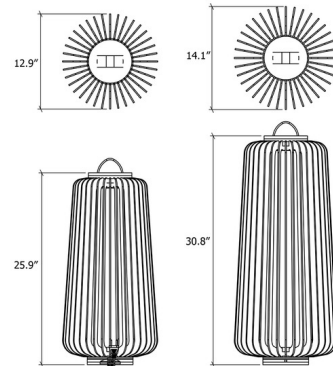

Lightology

lightology.com
866-954-4489
05-17-26

Project: _____

Company: _____

Location: _____ Fixture Type: _____

SPEC #: **ACO1035372**

Approved On: _____ Approved By: _____

Stecche Di Legno Tall Floor Lamp By Accord Iluminacao

Description

The Stecche Di Legno Tall Floor Lamp features long equally spaced slats of Natural Wood Veneer surrounding a White Acrylic diffuser and a White or Black base. Handle on top for easy mobility.

Shown in black / imbuia

Specifications

COLOR	Imbuia
BODY FINISH	Black
WATTAGE	N/A
DIMMER	N/A
DIMENSIONS	12.9\"W x 25.9\"H
BULB NOT INCLUDED	1 x A19/Medium (E26)/120V LED
COUNTRY OF ORIGIN	Brazil

CLICK TO VIEW PRODUCT