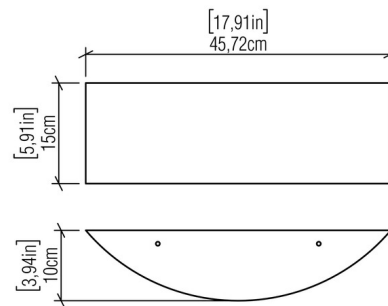

Shown in maple / white acrylic

Specifications

COLOR	White Acrylic
BODY FINISH	Maple
WATTAGE	18W
DIMMER	Standard 120V
DIMENSIONS	17.91"W x 5.91"H x 3.94"D
BULB NOT INCLUDED	2 x A19/Medium (E26)/9W/120V LED
OTHER BULB OPTIONS	2 x A19/Medium (E26)/120V Incandescent
COUNTRY OF ORIGIN	Brazil