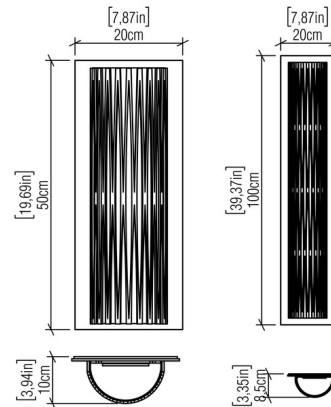

### Specifications

COLOR	White Acrylic
BODY FINISH	Imbuia
WATTAGE	50W
DIMMER	Standard 120V
DIMENSIONS	7.8"W x 19.7"H x 3.9"D
BULB NOT INCLUDED	2 x A19/Medium (E26)/25W/120V LED
OTHER BULB OPTIONS	2 x A19/Medium (E26)/120V Incandescent
COUNTRY OF ORIGIN	Brazil