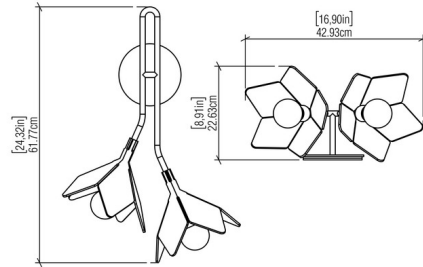

Shown in bronze / teak

Specifications

COLOR Teak
BODY FINISH Bronze
WATTAGE N/A
DIMMER Standard 120V
DIMENSIONS 16.9"W x 24.3"H x 8.9"D
BULB NOT INCLUDED 2 x A19/Medium (E26)/120V LED
OTHER BULB OPTIONS 2 x A19/Medium (E26)/120V Incandescent
COUNTRY OF ORIGIN Brazil

Technical Information

PRODUCT DIMENSIONS Backplate: 5.3" diameter

CLICK TO VIEW PRODUCT

Notes: