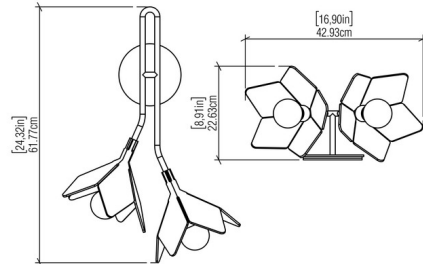

Shown in bronze / teak

Specifications

COLOR Teak
BODY FINISH Bronze
WATTAGE N/A
DIMMER Standard 120V
DIMENSIONS 16.9"W x 24.3"H x 8.9"D
BULB NOT INCLUDED 2 x A19/Medium (E26)/120V LED
OTHER BULB OPTIONS 2 x A19/Medium (E26)/120V Incandescent
COUNTRY OF ORIGIN Brazil

Technical Information

PRODUCT DIMENSIONS Backplate: 5.3" diameter

CLICK TO VIEW PRODUCT

Notes: