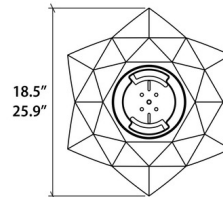

By Accord Iluminacao

Description

The Physalis Semi-Flush Mount blends clean lines with a touch of outdoor charm, perfect for elevating your interior space. The multifaceted natural veneer frame has a bare bulb that casts soft, warm light and gentle shadows throughout your room.

Shown in maple

Specifications

COLOR	N/A
BODY FINISH	Maple
WATTAGE	N/A
DIMMER	Standard 120V
DIMENSIONS	18.5"W x 7.9"H
BULB NOT INCLUDED	1 x G25/Medium (E26)/120V LED
COUNTRY OF ORIGIN	Brazil

Technical Information

PRODUCT DIMENSIONS	Canopy: 5.3" diameter
--------------------	-----------------------

CLICK TO VIEW PRODUCT

Notes: