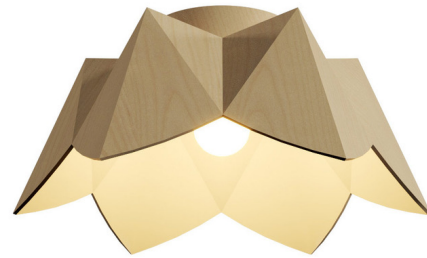

Lightology

lightology.com
866-954-4489
07-07-26

Project: _____

Company: _____

Location: _____ Fixture Type: _____

SPEC #: **ACO1035518**

Approved On: _____ Approved By: _____

Physalis Semi Flush Mount

By Accord Iluminacao

Description

The Physalis Semi-Flush Mount blends clean lines with a touch of outdoor charm, perfect for elevating your interior space. The multifaceted natural veneer frame has a bare bulb that casts soft, warm light and gentle shadows throughout your room.

Shown in maple

Specifications

COLOR	N/A
BODY FINISH	Maple
WATTAGE	N/A
DIMMER	Standard 120V
DIMENSIONS	18.5"W x 7.9"H
BULB NOT INCLUDED	1 x G25/Medium (E26)/120V LED
COUNTRY OF ORIGIN	Brazil

Technical Information

PRODUCT DIMENSIONS	Canopy: 5.3" diameter
--------------------	-----------------------

CLICK TO VIEW PRODUCT

Notes: