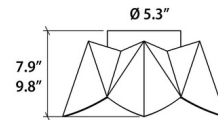

Shown in maple

Specifications

COLOR	N/A
BODY FINISH	Maple
WATTAGE	N/A
DIMMER	Standard 120V
DIMENSIONS	18.5"W x 7.9"H
BULB NOT INCLUDED	1 x G25/Medium (E26)/120V LED
COUNTRY OF ORIGIN	Brazil

Technical Information

PRODUCT DIMENSIONS	Canopy: 5.3" diameter
--------------------	-----------------------

CLICK TO VIEW PRODUCT

Notes: