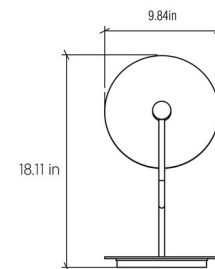

Shown in matte black / imbuia

Specifications

COLOR	Imbuia
BODY FINISH	Matte Black
WATTAGE	6W
DIMMER	N/A
DIMENSIONS	10.24"W x 18.11"H
BULB NOT INCLUDED	1 x MR16/GU10/6W/120V LED
COUNTRY OF ORIGIN	Brazil

CLICK TO VIEW PRODUCT