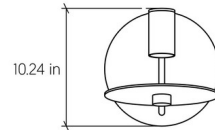

Shown in matte black / imbuia

Specifications

COLOR	Imbuia
BODY FINISH	Matte Black
WATTAGE	6W
DIMMER	N/A
DIMENSIONS	10.24"W x 18.11"H
BULB NOT INCLUDED	1 x MR16/GU10/6W/120V LED
COUNTRY OF ORIGIN	Brazil

CLICK TO VIEW PRODUCT