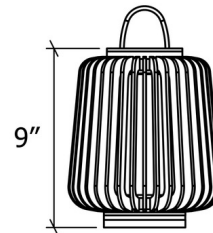

By Accord Iluminacao

Description

The Stecche Di Legno Short Table Lamp offers stunning ambient light with a beautiful shape. It features equally spaced slats of Natural Wood Veneer surrounding a White Acrylic diffuser and a White or Black base. Handle on top for easy mobility.

Shown in black / imbuia

Specifications

COLOR	Imbuia
BODY FINISH	Black
WATTAGE	N/A
DIMMER	N/A
DIMENSIONS	7.8"W x 9"H
BULB NOT INCLUDED	1 x A19/Medium (E26)/120V LED
COUNTRY OF ORIGIN	Brazil

CLICK TO VIEW PRODUCT