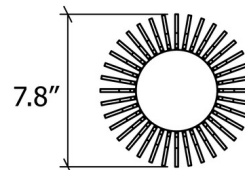

By Accord Iluminacao

Description

The Stecche Di Legno Short Table Lamp offers stunning ambient light with a beautiful shape. It features equally spaced slats of Natural Wood Veneer surrounding a White Acrylic diffuser and a White or Black base. Handle on top for easy mobility.

Shown in black / imbuia

Specifications

COLOR	Imbuia
BODY FINISH	Black
WATTAGE	N/A
DIMMER	N/A
DIMENSIONS	7.8"W x 9"H
BULB NOT INCLUDED	1 x A19/Medium (E26)/120V LED
COUNTRY OF ORIGIN	Brazil

CLICK TO VIEW PRODUCT