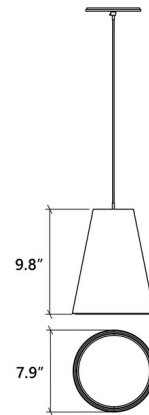

By Accord Iluminacao

Description

The Conical Small Pendant with Crystal brings a clean classic vibe to a variety of spaces in your home. The Natural Wood Veneer cone-shaped shade is complemented with a White Acrylic diffuser and a hanging Crystal accent. Note: Cord color varies by finish and may not be as shown. Please refer to Preset Cable Options image.

Specifications

COLOR	N/A
BODY FINISH	Maple
WATTAGE	8W
DIMMER	Low Voltage Electronic
DIMENSIONS	7.9"W x 9.8"H
INTEGRATED LED MODULE	1 x LED/8W/120V LED
COUNTRY OF ORIGIN	Brazil

Technical Information

COLOR RENDERING	90 CRI
LAMP COLOR	3000K
LUMENS/WATT	125.00
LUMINOUS FLUX	1000 lumens

Shown in maple

CLICK TO VIEW PRODUCT

Notes: