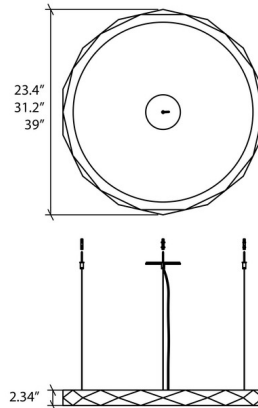

Specifications

COLOR	White Acrylic
BODY FINISH	Imbuia
WATTAGE	9W
DIMMER	Low Voltage Electronic
DIMENSIONS	23.4"W x 2.34"H
INTEGRATED LED MODULE	1 x LED/9W/120V LED
COUNTRY OF ORIGIN	Brazil

Technical Information

PRODUCT DIMENSIONS	Canopy: 5.3" diameter
COLOR RENDERING	90 CRI
LAMP COLOR	3000K
LUMENS/WATT	55.00
LUMINOUS FLUX	495 lumens

Shown in imbuia / white acrylic

CLICK TO VIEW PRODUCT

Notes: