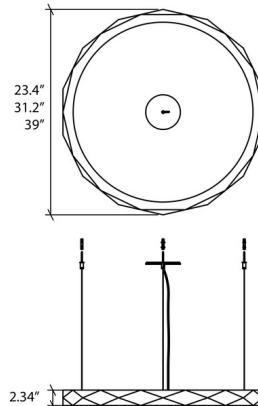

Specifications

COLOR	White Acrylic
BODY FINISH	Imbuia
WATTAGE	9W
DIMMER	Low Voltage Electronic
DIMENSIONS	23.4"W x 2.34"H
INTEGRATED LED MODULE	1 x LED/9W/120V LED
COUNTRY OF ORIGIN	Brazil

Technical Information

PRODUCT DIMENSIONS	Canopy: 5.3" diameter
COLOR RENDERING	90 CRI
LAMP COLOR	3000K
LUMENS/WATT	55.00
LUMINOUS FLUX	495 lumens

Shown in imbuia / white acrylic

CLICK TO VIEW PRODUCT

Notes: