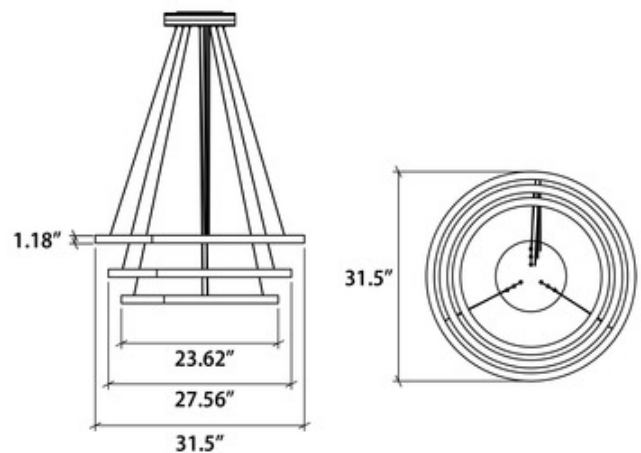

BRAND

Accord Iluminacao

DESCRIPTION

The Frame Tiered Pendant displays three rings arranged in tiers and offers a sleek style. It features a Natural Wood Veneer frame and an inner White Acrylic diffuser. Note: Cord color varies by finish and may not be as shown. Please refer to Preset Cable Options image.

Shown in: American Walnut

SHADE COLOR	N/A
BODY FINISH	American Walnut
WATTAGE	54W
DIMMER	Low Voltage Electronic
DIMENSIONS	31.5"W x 1.18"H
INTEGRATED LED MODULE	
LAMP	3 x LED/18W/120V LED

Technical Information

LUMINOUS FLUX	5148 lumens
LUMENS/WATT	286.00
LAMP COLOR	3000K
COLOR RENDERING	90 CRI

SPEC # ACO1036386

COMPANY	PROJECT	FIXTURE TYPE	APPROVED BY	DATE