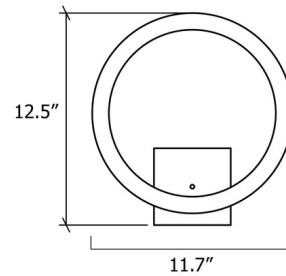

### Specifications

COLOR	N/A
BODY FINISH	Imbuia
WATTAGE	4.5W
DIMMER	Low Voltage Electronic
DIMENSIONS	11.7"W x 12.5"H x 1.95"D
INTEGRATED LED MODULE	1 x LED/4.5W/120V LED
COUNTRY OF ORIGIN	Brazil

### Technical Information

PRODUCT DIMENSIONS	Backplate: 5" square
COLOR RENDERING	90 CRI
LAMP COLOR	3000K
LUMENS/WATT	50.00
LUMINOUS FLUX	225 lumens

Shown in imbuia

CLICK TO VIEW PRODUCT

Notes: