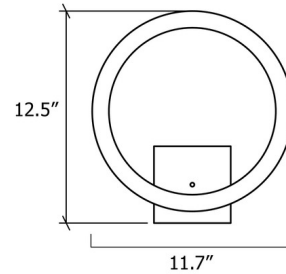

By Accord Iluminacao

Description

The Frame Circle Wall Sconce features a clean ring shaped silhouette held by a matching Natural Wood Veneer square backplate.

Specifications

COLOR	N/A
BODY FINISH	Imbuia
WATTAGE	4.5W
DIMMER	Low Voltage Electronic
DIMENSIONS	11.7"W x 12.5"H x 1.95"D
INTEGRATED LED MODULE	1 x LED/4.5W/120V LED
COUNTRY OF ORIGIN	Brazil

Technical Information

PRODUCT DIMENSIONS	Backplate: 5" square
COLOR RENDERING	90 CRI
LAMP COLOR	3000K
LUMENS/WATT	50.00
LUMINOUS FLUX	225 lumens

Shown in imbuia

CLICK TO VIEW PRODUCT

Notes: