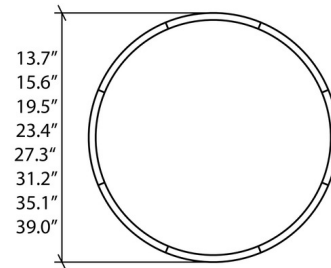

Shown in maple wood / white acrylic