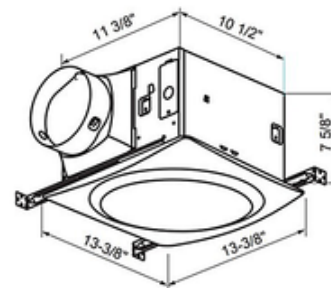

BRAND

Aero Pure

DESCRIPTION

The AP200D-S Exhaust Fan is a quiet IC-rated bath fan suitable for new construction or remodel applications. Its low-profile grille in a range of contemporary easy-care finishes offers design flexibility, working well with any interior style. The energy-efficient brushless DC motor delivers an airflow of 200 CFM, well-suited for unfogging mirrors in larger bathrooms. The fan has rust-proof motor housing, a built-in backdraft damper and thermal shutoff. It fits into 2 x 8 inch joist spaces, and includes articulating expandable anti-vibration brackets and a connector for 6 inch ducts. ETL listed for use in a tub or shower enclosure when GFCI-protected.

Shown in: White

SHADE COLOR	N/A
BODY FINISH	White
WATTAGE	N/A
DIMMER	N/A
DIMENSIONS	11.375"W x 7.625"H x 10.5"D
LAMP	N/A

SPEC #

AER1037435

COMPANY

PROJECT

FIXTURE TYPE

APPROVED BY