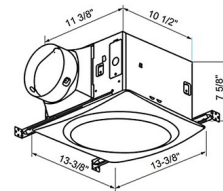

By Aero Pure

Description

The AP200D-S Exhaust Fan is a quiet IC-rated bath fan suitable for new construction or remodel applications. Its low-profile grille in a range of contemporary easy-care finishes offers design flexibility, working well with any interior style. The energy-efficient brushless DC motor delivers an airflow of 200 CFM, well-suited for unfogging mirrors in larger bathrooms. The fan has rust-proof motor housing, a built-in backdraft damper and thermal shutoff. It fits into 2 x 8 inch joist spaces, and includes articulating expandable anti-vibration brackets and a connector for 6 inch ducts. ETL listed for use in a tub or shower enclosure when GFCI-protected.

Shown in white

Specifications

COLOR	N/A
BODY FINISH	White
WATTAGE	N/A
DIMMER	N/A
DIMENSIONS	11.375"W x 7.625"H x 10.5"D
BULB	N/A
COUNTRY OF ORIGIN	China

CLICK TO VIEW PRODUCT

Notes: