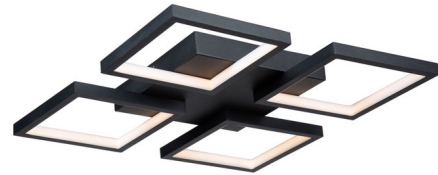

Lightology

lightology.com
866-954-4489
04-28-26

Project: _____

Company: _____

Location: _____ Fixture Type: _____

SPEC #: **ARC1037633**

Approved On: _____ Approved By: _____

Graymar Flush Mount By Artcraft

Description

The Graymar Ceiling Light features a unique and clean design with four squares that come together to create a window like design. Available with a Black finish. ETL listed.

Shown in black

Specifications

COLOR	N/A
BODY FINISH	Black
WATTAGE	24W
DIMMER	Low Voltage Electronic
DIMENSIONS	18.5"W x 0.8"H x 18.5"D
INTEGRATED LED MODULE	4 x LED/6W/120V LED
COUNTRY OF ORIGIN	China

Technical Information

COLOR RENDERING	80 CRI
LAMP COLOR	3000K
LUMENS/WATT	200.00
LUMINOUS FLUX	1200 lumens