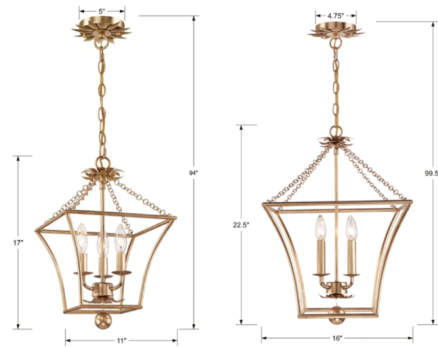

Lightology

lightology.com
866-954-4489
06-30-26

Project: _____

Company: _____

Location: _____ Fixture Type: _____

SPEC #: **CRY1037749**

Approved On: _____ Approved By: _____

Broche Lantern Pendant

By Crystorama

Description

The Broche Lantern Pendant brings a clean airy feeling to your interior space. The open lantern design adds a touch of a classic feel, while the bare bulbs cast warm shadows across your room.

Shown in antique gold

Specifications

COLOR	N/A
BODY FINISH	Antique Gold
WATTAGE	180W
DIMMER	Standard 120V
DIMENSIONS	11"W x 17"H
BULB NOT INCLUDED	3 x B10/Candelabra (E12)/60W/120V Incandescent
OTHER BULB OPTIONS	3 x B10/Candelabra (E12)/120V LED
COUNTRY OF ORIGIN	China