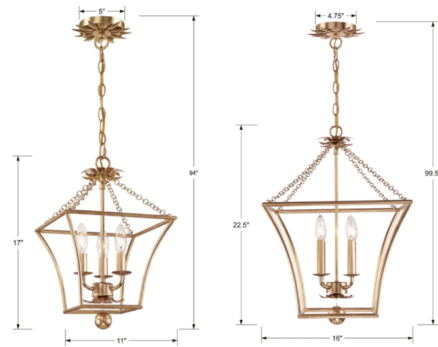

## Broche Lantern Pendant By Crystorama

### Description

The Broche Lantern Pendant brings a clean airy feeling to your interior space. The open lantern design adds a touch of a classic feel, while the bare bulbs cast warm shadows across your room.

### Specifications

COLOR	N/A
BODY FINISH	Antique Gold
WATTAGE	180W
DIMMER	Standard 120V
DIMENSIONS	11"W x 17"H
BULB NOT INCLUDED	3 x B10/Candelabra (E12)/60W/120V Incandescent
OTHER BULB OPTIONS	3 x B10/Candelabra (E12)/120V LED
COUNTRY OF ORIGIN	China