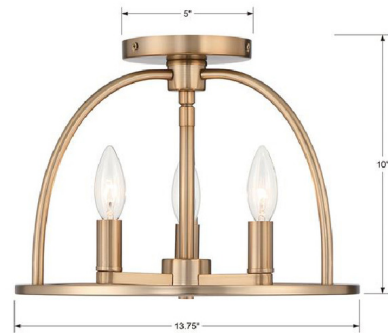

Lightology

lightology.com
866-954-4489
05-16-26

Project: _____

Company: _____

Location: _____ Fixture Type: _____

SPEC #: **CRY1037762**

Approved On: _____ Approved By: _____

Abbott Ceiling Light By Crystorama

Description

The Abbott Ceiling Flush Light brings a sleek, clean look to your interior space. The slim tubes of curves, coupled with bold finishes, adds a geometric vibe to your room. Canopy: 5 inch diameter.

Shown in vibrant gold

Specifications

COLOR	N/A
BODY FINISH	Vibrant Gold
WATTAGE	180W
DIMMER	Standard 120V
DIMENSIONS	13.75"W x 10"H
BULB NOT INCLUDED	3 x B10/Candelabra (E12)/60W/120V Incandescent
OTHER BULB OPTIONS	3 x B10/Candelabra (E12)/120V LED
COUNTRY OF ORIGIN	China