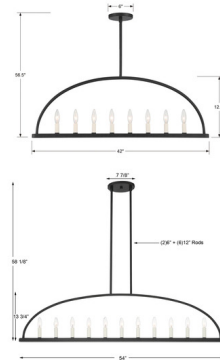

### Description

The Abbott Linear Chandelier brings a sleek, clean look to your interior space. The slim tubes of straight lines and curves, coupled with bold finishes, adds a geometric vibe to your room. Canopy: 6 inch diameter.

### Specifications

COLOR . . . . . N/A  
BODY FINISH . . . . . Black  
WATTAGE . . . . . 480W  
DIMMER . . . . . Standard 120V  
DIMENSIONS . . . . . 42"L x 11.5"W x 12.5"H  
BULB NOT INCLUDED . . . . . 8 x B10/Candelabra (E12)/60W/120V Incandescent  
OTHER BULB OPTIONS . . . . . 8 x B10/Candelabra (E12)/120V LED  
COUNTRY OF ORIGIN . . . . . China

### Technical Information

PRODUCT DIMENSIONS . . . . . Downrods: One 6" and Three 12" Included

Shown in black

CLICK TO VIEW PRODUCT

Notes: