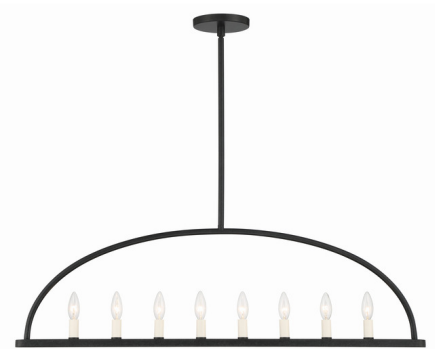

## Abbott Linear Chandelier By Crystorama

### Description

The Abbott Linear Chandelier brings a sleek, clean look to your interior space. The slim tubes of straight lines and curves, coupled with bold finishes, adds a geometric vibe to your room. Canopy: 6 inch diameter.

### Specifications

COLOR . . . . . N/A  
BODY FINISH . . . . . Black  
WATTAGE . . . . . 480W  
DIMMER . . . . . Standard 120V  
DIMENSIONS . . . . . 42"L x 11.5"W x 12.5"H  
BULB NOT INCLUDED . . . . . 8 x B10/Candelabra (E12)/60W/120V Incandescent  
OTHER BULB OPTIONS . . . . . 8 x B10/Candelabra (E12)/120V LED  
COUNTRY OF ORIGIN . . . . . China

### Technical Information

PRODUCT DIMENSIONS . . . . . Downrods: One 6" and Three 12" Included

Shown in black

CLICK TO VIEW PRODUCT

Notes: