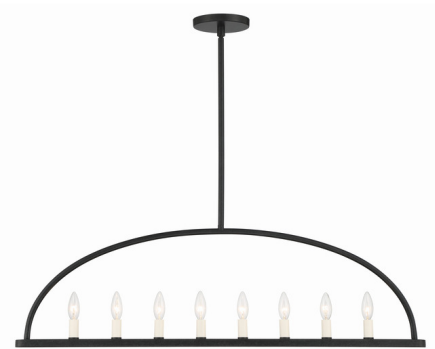

Lightology

lightology.com
866-954-4489
04-25-26

Project: _____

Company: _____

Location: _____ Fixture Type: _____

SPEC #: **CRY1037765**

Approved On: _____ Approved By: _____

Abbott Linear Chandelier

By Crystorama

Description

The Abbott Linear Chandelier brings a sleek, clean look to your interior space. The slim tubes of straight lines and curves, coupled with bold finishes, adds a geometric vibe to your room.

Canopy: 6 inch diameter.

Specifications

COLOR . . . . . N/A
BODY FINISH . . . . . Black
WATTAGE 480W
DIMMER . . . . . Standard 120V
DIMENSIONS . . . . . 42"L x 11.5"W x 12.5"H
BULB NOT INCLUDED . . . . . 8 x B10/Candelabra (E12)/60W/120V Incandescent
OTHER BULB OPTIONS . . . . . 8 x B10/Candelabra (E12)/120V LED
COUNTRY OF ORIGIN . . . . . China

Technical Information

PRODUCT DIMENSIONS . . . . . Downrods: One 6" and Three 12" Included

Shown in black