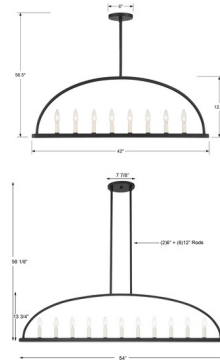

Canopy: 6 inch diameter.

### Specifications

COLOR . . . . . N/A  
BODY FINISH . . . . . Black  
WATTAGE . . . . . 480W  
DIMMER . . . . . Standard 120V  
DIMENSIONS . . . . . 42"L x 11.5"W x 12.5"H  
BULB NOT INCLUDED . . . . . 8 x B10/Candelabra (E12)/60W/120V Incandescent  
OTHER BULB OPTIONS . . . . . 8 x B10/Candelabra (E12)/120V LED  
COUNTRY OF ORIGIN . . . . . China

### Technical Information

PRODUCT DIMENSIONS . . . . . Downrods: One 6" and Three 12" Included

Shown in black

CLICK TO VIEW PRODUCT

Notes: