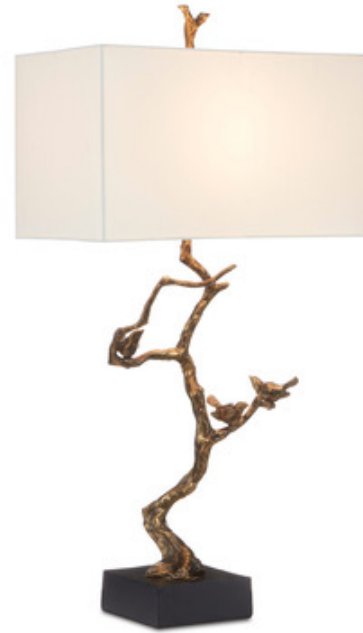

BRAND

Currey and Company

DESCRIPTION

The Shadows Table Lamp adds an elegant, golden touch of nature to your space. While small birds perch on delicate branches, the tree appears to grow through the shade and peek out above as the finial. The tree form is made of aluminum finished in antique brass, and is complemented by a rectangular shantung shade and discreet black marble base. This lamp is French wired, meaning that the power cord exits near the bulb socket.

Shown in: Antique Brass / Off White

SHADE COLOR	Off White
BODY FINISH	Antique Brass
WATTAGE	150W
DIMMER	Included
DIMENSIONS	17"W x 33.5"H x 10"D
BULB NOT INCLUDED	
LAMP	1 x A19 3-Way/Medium (E26)/150W/120V Incandescent 1 x A19 3-Way/Medium (E26)/120V LED

Technical Information

PRODUCT DIMENSIONS Shade Dimensions: 17"W x 10"D x 10"H

SPEC #

CRC1037836

COMPANY

PROJECT

FIXTURE TYPE

APPROVED BY