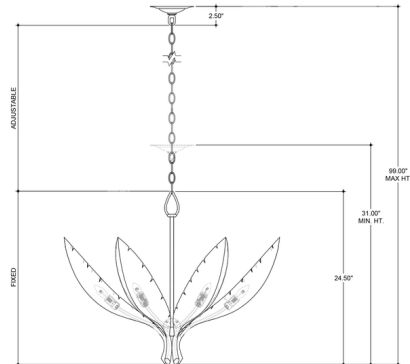

By Currey & Company

Description

The Bird of Paradise Chandelier channels the natural beauty of the tropics, its design borrowed from the abaca leaf. Made of cast metal finished in antique brass, six leaves are gracefully arranged around the center, resembling blooming flower petals. The chandelier is suspended from a chain and slim central stem. One 6 ft antique brass chain is included.

Shown in antique brass

Specifications

COLOR	N/A
BODY FINISH	Antique Brass
WATTAGE	150W
DIMMER	Standard 120V
DIMENSIONS	33"W x 24.5"H
BULB NOT INCLUDED	6 x A15/Candelabra (E12)/25W/120V Incandescent
COUNTRY OF ORIGIN	India

Technical Information

PRODUCT DIMENSIONS Adjustable Height: 31" to 99"

CLICK TO VIEW PRODUCT

Notes: