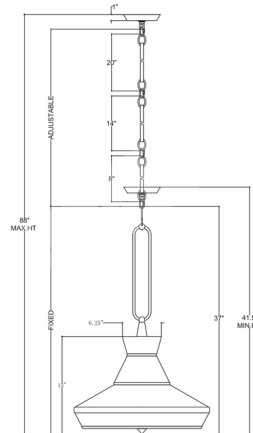

Description

The off-white shantung shade on the Perth Pendant has a modern twist, where instead of a traditional drum shape, it takes on a unique, almost cone-shaped profile. The elongated golden loop in the hanging hardware is another notable design element. The fixture is made of metal finished in off-white and gold leaf, and an acrylic diffuser softens the light.

Shown in gold leaf / off white

Specifications

| | |
|--------------------|--|
| COLOR | Off White |
| BODY FINISH | Gold Leaf |
| WATTAGE | 120W |
| DIMMER | Standard 120V |
| DIMENSIONS | 22"W x 37"H |
| BULB NOT INCLUDED | 2 x A19/Medium (E26)/60W/120V Incandescent |
| OTHER BULB OPTIONS | 2 x A19/Medium (E26)/120V LED |
| COUNTRY OF ORIGIN | Philippines |

Technical Information

| | |
|--------------------|---------------------------------|
| PRODUCT DIMENSIONS | Adjustable Height: 41.5" to 88" |
|--------------------|---------------------------------|

CLICK TO VIEW PRODUCT