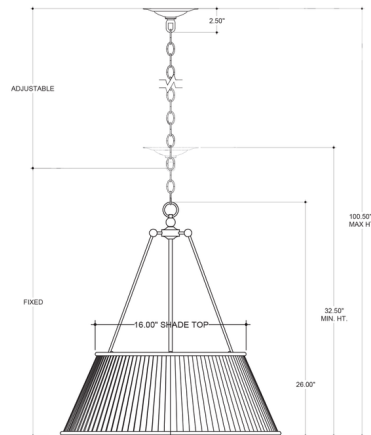

Description

The Lytham Pendant nostalgically references hanging fixtures from bygone eras, while the lengthy frame that extends down to hold the shade brings a fresh, modern feel. The pendant is made of wrought iron with an antique gold leaf finish and has a white pleated shade.

Specifications

COLOR White
BODY FINISH Antique Gold Leaf
WATTAGE 10W
DIMMER Standard 120V
DIMENSIONS 24.25"W x 26"H
BULB INCLUDED 1 x A19/Medium (E26)/10W/120V LED
OTHER BULB OPTIONS 1 x A19/Medium (E26)/120V Incandescent
COUNTRY OF ORIGIN Philippines

Technical Information

PRODUCT DIMENSIONS Adjustable Height: 32.5" to 100.5"

Shown in antique gold leaf / white

CLICK TO VIEW PRODUCT

Notes: