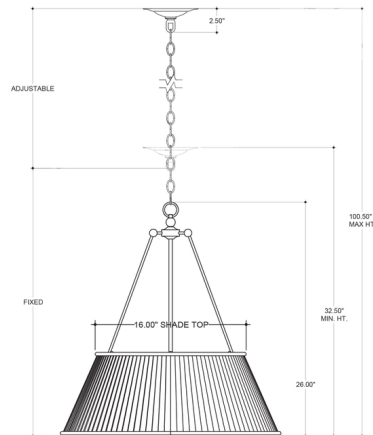

By Currey & Company

Description

The Lytham Pendant nostalgically references hanging fixtures from bygone eras, while the lengthy frame that extends down to hold the shade brings a fresh, modern feel. The pendant is made of wrought iron with an antique gold leaf finish and has a white pleated shade.

Specifications

COLOR White
BODY FINISH Antique Gold Leaf
WATTAGE 10W
DIMMER Standard 120V
DIMENSIONS 24.25"W x 26"H
BULB INCLUDED 1 x A19/Medium (E26)/10W/120V LED
OTHER BULB OPTIONS 1 x A19/Medium (E26)/120V Incandescent
COUNTRY OF ORIGIN Philippines

Technical Information

PRODUCT DIMENSIONS Adjustable Height: 32.5" to 100.5"

Shown in antique gold leaf / white

CLICK TO VIEW PRODUCT

Notes: