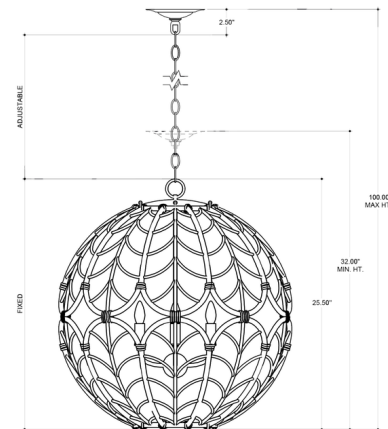

Specifications

COLOR	Rattan
BODY FINISH	Silver Leaf / Smokewood
WATTAGE	240W
DIMMER	Standard 120V
DIMENSIONS	24.5"W x 25.5"H
BULB NOT INCLUDED	4 x B10/Candelabra (E12)/60W/120V Incandescent
OTHER BULB OPTIONS	4 x B10/Candelabra (E12)/120V LED
COUNTRY OF ORIGIN	Philippines

Technical Information

PRODUCT DIMENSIONS	Adjustable Height: 32" to 100"
--------------------	--------------------------------

Shown in silver leaf / smokewood / rattan

CLICK TO VIEW PRODUCT

Notes: