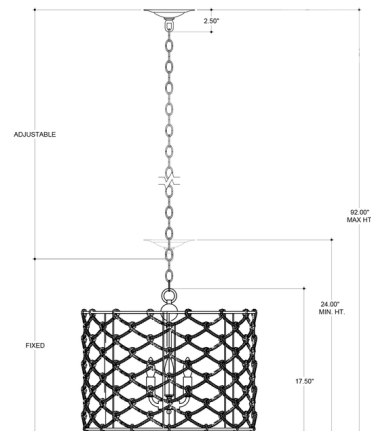

Description

The open, airy Chesapeake Drum Pendant is made of loosely knotted abaca rope hand-tied to a beige wrought iron frame. This artisanal fixture brings a relaxed coastal feel to your space. One 6 ft chain finished in beige is included.

Specifications

COLOR	Abaca Rope
BODY FINISH	Beige / Smokewood
WATTAGE	240W
DIMMER	Standard 120V
DIMENSIONS	21"W x 17.5"H
BULB NOT INCLUDED	4 x G16.5/Candelabra (E12)/60W/120V Incandescent
OTHER BULB OPTIONS	4 x G16.5/Candelabra (E12)/120V LED
COUNTRY OF ORIGIN	Philippines

Technical Information

PRODUCT DIMENSIONS	Adjustable Height: 24" to 92"
--------------------	-------------------------------

Shown in beige / smokewood / abaca rope

CLICK TO VIEW PRODUCT

Notes: