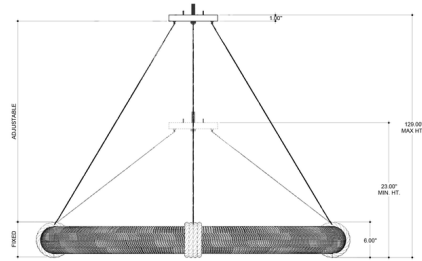

Specifications

COLOR Abaca Rope
BODY FINISH Satin Black
WATTAGE 720W
DIMMER Standard 120V
DIMENSIONS 50"W x 6"H
BULB NOT INCLUDED 12 x G16.5/Candelabra (E12)/60W/120V Incandescent
OTHER BULB OPTIONS 12 x G16.5/Candelabra (E12)/120V LED
COUNTRY OF ORIGIN Philippines

Technical Information

PRODUCT DIMENSIONS Adjustable Height: 23" to 129"

Shown in satin black / abaca rope

CLICK TO VIEW PRODUCT

Notes: