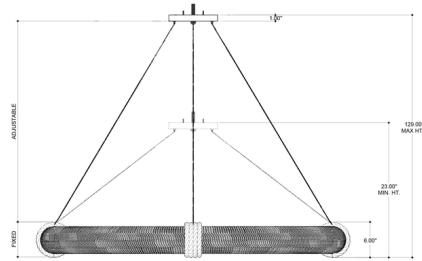

Shown in satin black / abaca rope

Specifications

COLOR Abaca Rope
BODY FINISH Satin Black
WATTAGE 720W
DIMMER Standard 120V
DIMENSIONS 50"W x 6"H
BULB NOT INCLUDED 12 x G16.5/Candelabra (E12)/60W/120V Incandescent
OTHER BULB OPTIONS 12 x G16.5/Candelabra (E12)/120V LED
COUNTRY OF ORIGIN Philippines

Technical Information

PRODUCT DIMENSIONS Adjustable Height: 23" to 129"

CLICK TO VIEW PRODUCT

Notes: