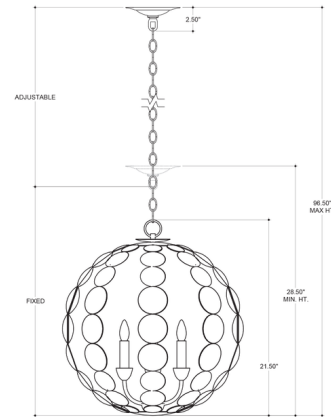

### Description

Made of coconut shell discs, the Tartufo Coco Shell Chandelier has an open globe form that carries an airy feel. The varying tones, textures, and imperfections found among the shell pieces give the fixture a natural, relaxed character.

### Specifications

COLOR	Natural
BODY FINISH	Coco Cream
WATTAGE	240W
DIMMER	Standard 120V
DIMENSIONS	19.25"W x 21.5"H
BULB NOT INCLUDED	4 x G16.5/Candelabra (E12)/60W/120V Incandescent
OTHER BULB OPTIONS	4 x G16.5/Candelabra (E12)/120V LED
COUNTRY OF ORIGIN	Philippines