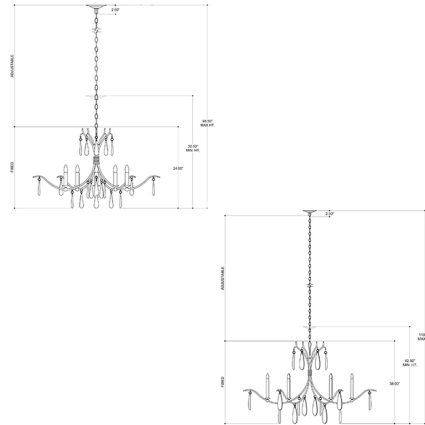

### Specifications

|                    |   |
|--------------------|---|
| COLOR              | N/A   |
| BODY FINISH        | Rustic Gold                                     |
| WATTAGE            | 300W  |
| DIMMER             | Standard 120V                                   |
| DIMENSIONS         | 38"W x 24"H                                     |
| BULB NOT INCLUDED  | 5 x CA10/Candelabra (E12)/60W/120V Incandescent |
| OTHER BULB OPTIONS | 5 x CA10/Candelabra (E12)/120V LED              |
| COUNTRY OF ORIGIN  | Philippines                                     |

### Technical Information

|                    |                                   |
|--------------------|-----------------------------------|
| PRODUCT DIMENSIONS | Adjustable Height: 30.5" to 98.5" |
|--------------------|-----------------------------------|