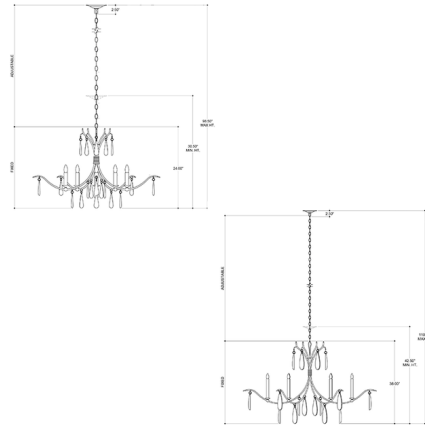

Shown in rustic gold

Specifications

COLOR	N/A
BODY FINISH	Rustic Gold
WATTAGE	300W
DIMMER	Standard 120V
DIMENSIONS	38"W x 24"H
BULB NOT INCLUDED	5 x CA10/Candelabra (E12)/60W/120V Incandescent
OTHER BULB OPTIONS	5 x CA10/Candelabra (E12)/120V LED
COUNTRY OF ORIGIN	Philippines

Technical Information

PRODUCT DIMENSIONS	Adjustable Height: 30.5" to 98.5"
--------------------	-----------------------------------

CLICK TO VIEW PRODUCT

Notes: