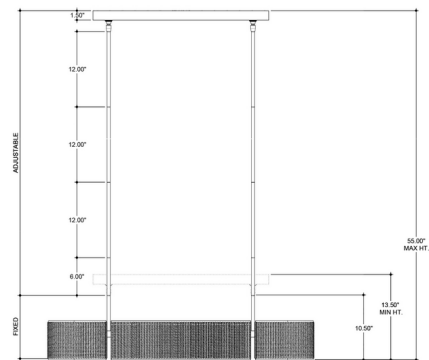

### Specifications

COLOR . . . . . Abaca Rope  
BODY FINISH . . . . . Contemporary Gold Leaf  
WATTAGE . . . . . 240W  
DIMMER . . . . . Standard 120V  
DIMENSIONS . . . . . 42"L x 8.25"W x 10.5"H  
BULB NOT INCLUDED . . . . . 4 x G16.5/Candelabra (E12)/60W/120V Incandescent  
OTHER BULB OPTIONS . . . . . 4 x G16.5/Candelabra (E12)/120V LED  
COUNTRY OF ORIGIN . . . . . Philippines

### Technical Information

PRODUCT DIMENSIONS . . . . . Adjustable Height: 13.5" to 55.5"

Shown in contemporary gold leaf / abaca rope

CLICK TO VIEW PRODUCT

Notes: