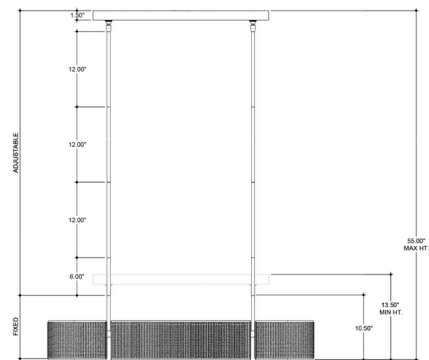

Specifications

COLOR Abaca Rope
BODY FINISH Contemporary Gold Leaf
WATTAGE 240W
DIMMER Standard 120V
DIMENSIONS 42"L x 8.25"W x 10.5"H
BULB NOT INCLUDED 4 x G16.5/Candelabra (E12)/60W/120V Incandescent
OTHER BULB OPTIONS 4 x G16.5/Candelabra (E12)/120V LED
COUNTRY OF ORIGIN Philippines

Technical Information

PRODUCT DIMENSIONS Adjustable Height: 13.5" to 55.5"

Shown in contemporary gold leaf / abaca rope

CLICK TO VIEW PRODUCT

Notes: