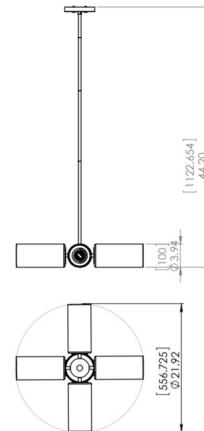

### Specifications

COLOR . . . . . Clear  
BODY FINISH . . . . . Graphite / Brass  
WATTAGE . . . . . 280W  
DIMMER . . . . . Standard 120V  
DIMENSIONS . . . . . 22.75"W x 4"H  
BULB NOT INCLUDED . . . . . 4 x Edison Tube/Candelabra (E12)/70W/120V Incandescent  
OTHER BULB OPTIONS . . . . . 4 x Edison Tube/Medium (E26)/120V LED

### Technical Information

PRODUCT DIMENSIONS . . . . . Downrods: (1) - 15in.,(1) - 12in.,(1) - 9in.,(1) - 4in.

Shown in graphite / brass / clear

CLICK TO VIEW PRODUCT

Notes: