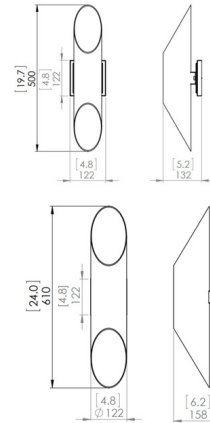

Description

The Brecon Outdoor Wall Sconce features a clean and simple design with a tubular shape that has an angled opening at the top and bottom of the fixture giving off an up light and down light effect. Available in two sizes. Perfect for outdoor spaces.

Shown in black

Specifications

COLOR	N/A
BODY FINISH	Black
WATTAGE	6W
DIMMER	Standard 120V
DIMENSIONS	4.8"W x 19.7"H x 5.2"D
BULB NOT INCLUDED	2 x MR16/GU10/3W/120V LED

CLICK TO VIEW PRODUCT

Notes: