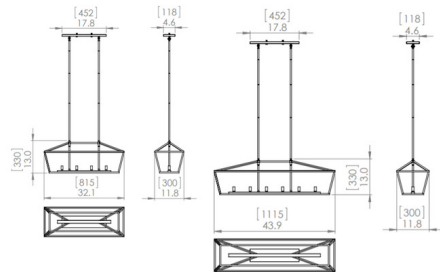

Description

The Cabot Trail Linear Pendant takes its name from the stunning Cabot Trail on the island of Cape Breton in Nova Scotia, Canada. The fixture has a simple and minimalist design with an open cage like design with three finish options. Two sizes available.

Shown in graphite

Specifications

COLOR	N/A
BODY FINISH	Graphite
WATTAGE	160W
DIMMER	Standard 120V
DIMENSIONS	32"L x 11.75"W x 12.5"H
BULB NOT INCLUDED	4 x B10/Candelabra (E12)/40W/120V Incandescent
OTHER BULB OPTIONS	4 x B10/Candelabra (E12)/120V LED

Technical Information

PRODUCT DIMENSIONS Downrods: (2)-15in., (2)-12in., (2)-9in.,(2)-4in.

CLICK TO VIEW PRODUCT

Notes: