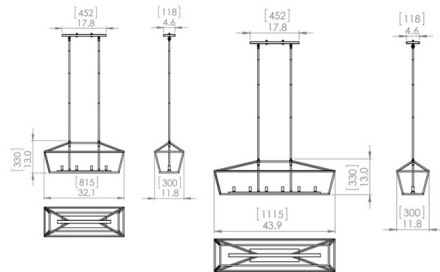

Description

The Cabot Trail Linear Pendant takes its name from the stunning Cabot Trail on the island of Cape Breton in Nova Scotia, Canada. The fixture has a simple and minimalist design with an open cage like design with three finish options. Two sizes available.

Shown in graphite

Specifications

COLOR N/A
 BODY FINISH Graphite
 WATTAGE 160W
 DIMMER Standard 120V
 DIMENSIONS 32"L x 11.75"W x 12.5"H
 BULB NOT INCLUDED 4 x B10/Candelabra (E12)/40W/120V Incandescent
 OTHER BULB OPTIONS 4 x B10/Candelabra (E12)/120V LED

Technical Information

PRODUCT DIMENSIONS Downrods: (2)-15in., (2)-12in., (2)-9in.,(2)-4in.

CLICK TO VIEW PRODUCT

Notes: