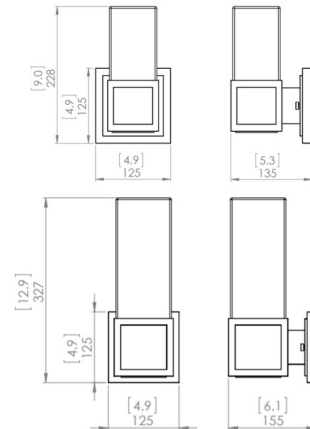

### Specifications

COLOR	Opal
BODY FINISH	Black
WATTAGE	12W
DIMMER	Standard 120V
DIMENSIONS	5"W x 9"H x 5.25"D
BULB NOT INCLUDED	1 x A19/Medium (E26)/12W/120V Incandescent
OTHER BULB OPTIONS	1 x A19/Medium (E26)/120V LED