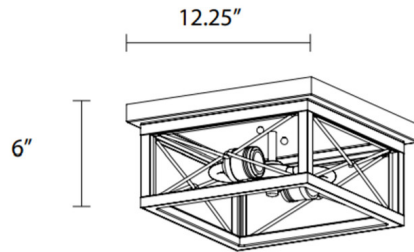

### Specifications

COLOR	Clear
BODY FINISH	Birchwood / Black
WATTAGE	140W
DIMMER	Standard 120V
DIMENSIONS	12.25"W x 6"H
BULB NOT INCLUDED	2 x Edison/Medium (E26)/70W/120V Incandescent
OTHER BULB OPTIONS	2 x Edison/Medium (E26)/120V LED