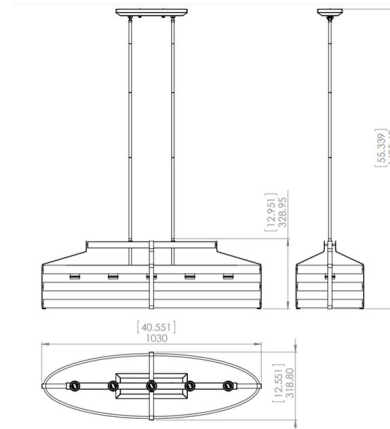

Description

The Fort Garry Linear Pendant features a modern farmhouse style that combines sleek lines with a more rustic and cozy shade. Available in three options.

Shown in buffed nickel / barnwood

Specifications

COLOR	N/A
BODY FINISH	Buffed Nickel / Barnwood
WATTAGE	350W
DIMMER	Standard 120V
DIMENSIONS	40.55"L x 12.55"W x 12.95"H
BULB NOT INCLUDED	5 x A19/Medium (E26)/70W/120V Incandescent
OTHER BULB OPTIONS	5 x A19/Medium (E26)/120V LED