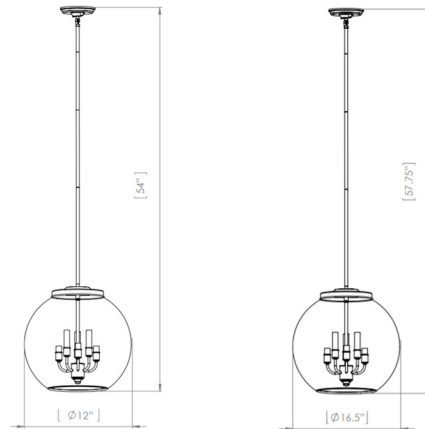

CLICK TO VIEW PRODUCT

Notes: