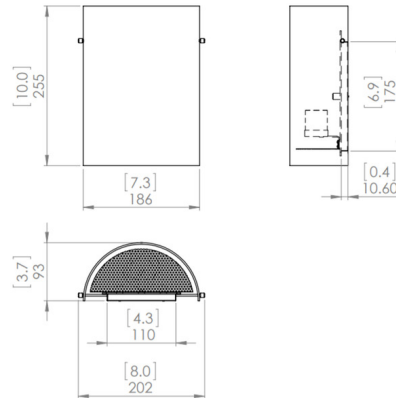

Shown in matte white / opal

Specifications

COLOR	Opal
BODY FINISH	Matte White
WATTAGE	70W
DIMMER	Standard 120V
DIMENSIONS	8"W x 10.25"H x 3.75"D
BULB NOT INCLUDED	1 x A19/Medium (E26)/70W/120V Incandescent
OTHER BULB OPTIONS	1 x A19/Medium (E26)/120V LED

CLICK TO VIEW PRODUCT

Notes: