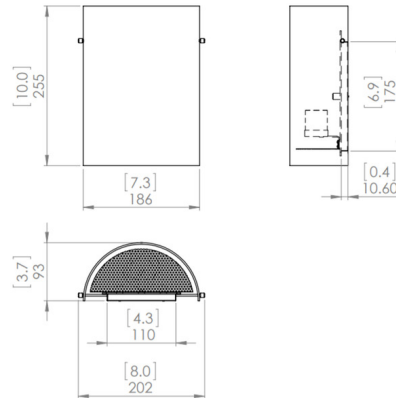

### Specifications

COLOR	Opal
BODY FINISH	Matte White
WATTAGE	70W
DIMMER	Standard 120V
DIMENSIONS	8"W x 10.25"H x 3.75"D
BULB NOT INCLUDED	1 x A19/Medium (E26)/70W/120V Incandescent
OTHER BULB OPTIONS	1 x A19/Medium (E26)/120V LED