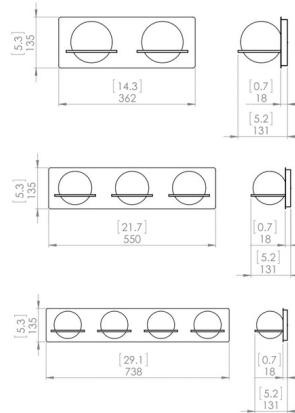

Shown in chrome / opal

Specifications

COLOR	Opal
BODY FINISH	Chrome
WATTAGE	40W
DIMMER	Standard 120V
DIMENSIONS	14.25"W x 5.25"H x 5.25"D
BULB NOT INCLUDED	2 x JCD/G9/20W/120V Halogen
OTHER BULB OPTIONS	2 x JCD/G9/120V LED