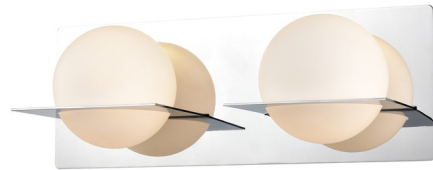

Lightology

lightology.com
866-954-4489
04-08-26

Project: _____

Company: _____

Location: _____ Fixture Type: _____

SPEC #: **DVI1038014**

Approved On: _____ Approved By: _____

Io Bathroom Vanity Light

By DVI Lighting

Description

The IO Bathroom Vanity Light features a clean and simple design with a rectangular backplate with round opal shades that provide a soft glow. Available in three sizes and two finish options.

Shown in chrome / opal

Specifications

COLOR	Opal
BODY FINISH	Chrome
WATTAGE	40W
DIMMER	Standard 120V
DIMENSIONS	14.25"W x 5.25"H x 5.25"D
BULB NOT INCLUDED	2 x JCD/G9/20W/120V Halogen
OTHER BULB OPTIONS	2 x JCD/G9/120V LED