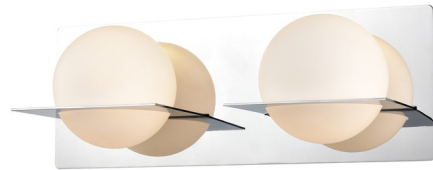

Lightology

lightology.com
866-954-4489
06-04-26

Project: _____

Company: _____

Location: _____ Fixture Type: _____

SPEC #: **DVI1038014**

Approved On: _____ Approved By: _____

Io Bathroom Vanity Light

By DVI Lighting

Description

The IO Bathroom Vanity Light features a clean and simple design with a rectangular backplate with round opal shades that provide a soft glow. Available in three sizes and two finish options.

Shown in chrome / opal

Specifications

COLOR	Opal
BODY FINISH	Chrome
WATTAGE	40W
DIMMER	Standard 120V
DIMENSIONS	14.25"W x 5.25"H x 5.25"D
BULB NOT INCLUDED	2 x JCD/G9/20W/120V Halogen
OTHER BULB OPTIONS	2 x JCD/G9/120V LED