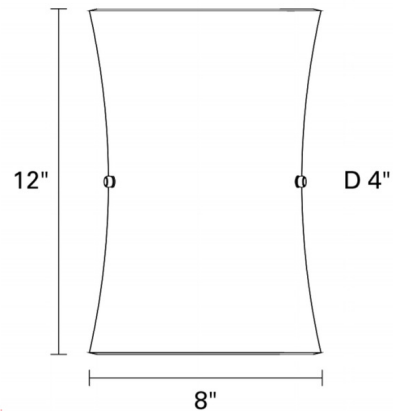

Description

The Kelowna Wall Sconce features a clean and simple design with an elongated shaped opal glass shade. Includes multiple finished hardware pieces that allow you to match the fixture to your other fixtures.

Shown in opal

Specifications

COLOR	Opal
BODY FINISH	N/A
WATTAGE	200W
DIMMER	Standard 120V
DIMENSIONS	8"W x 12"H x 4"D
BULB NOT INCLUDED	2 x A19/Medium (E26)/100W/120V Incandescent
OTHER BULB OPTIONS	2 x A19/Medium (E26)/120V LED