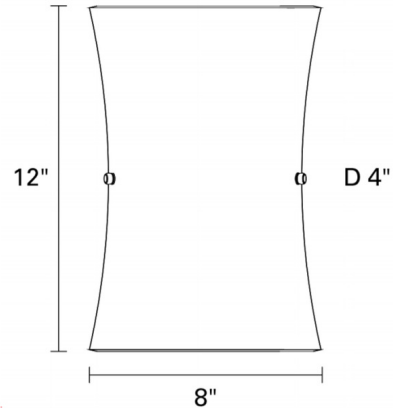

### Description

The Kelowna Wall Sconce features a clean and simple design with an elongated shaped opal glass shade. Includes multiple finished hardware pieces that allow you to match the fixture to your other fixtures.

### Specifications

COLOR	Opal
BODY FINISH	N/A
WATTAGE	200W
DIMMER	Standard 120V
DIMENSIONS	8"W x 12"H x 4"D
BULB NOT INCLUDED	2 x A19/Medium (E26)/100W/120V Incandescent
OTHER BULB OPTIONS	2 x A19/Medium (E26)/120V LED