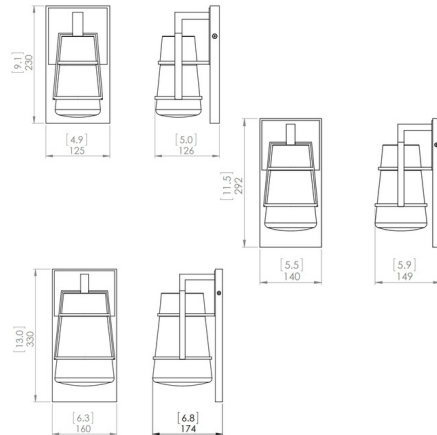

Lightology

lightology.com
866-954-4489
07-08-26

Project: _____

Company: _____

Location: _____ Fixture Type: _____

SPEC #: **DVI1038028**

Approved On: _____ Approved By: _____

Lake Of The Woods Outdoor Wall Sconce By DVI Lighting

Description

The Lake Of The Woods Outdoor Wall Sconce features a clean and simple design with fun geometric shapes that contrast each other, but come together to create a bold look that would look perfect in rooms with a modern vibe. Available in three sizes and two finish options.

Shown in black / clear

Specifications

COLOR	Clear
BODY FINISH	Black
WATTAGE	40W
DIMMER	Standard 120V
DIMENSIONS	5"W x 9"H x 5"D
BULB NOT INCLUDED	1 x Edison/Medium (E26)/40W/120V Incandescent
OTHER BULB OPTIONS	1 x Edison/Medium (E26)/120V LED