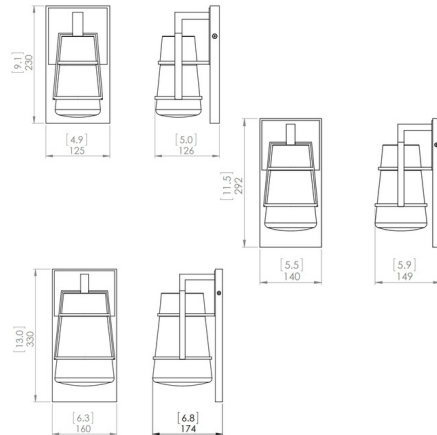

Lightology

lightology.com
866-954-4489
04-24-26

Project: _____

Company: _____

Location: _____ Fixture Type: _____

SPEC #: **DVI1038028**

Approved On: _____ Approved By: _____

Lake Of The Woods Outdoor Wall Sconce By DVI Lighting

Description

The Lake Of The Woods Outdoor Wall Sconce features a clean and simple design with fun geometric shapes that contrast each other, but come together to create a bold look that would look perfect in rooms with a modern vibe. Available in three sizes and two finish options.

Shown in black / clear

Specifications

COLOR	Clear
BODY FINISH	Black
WATTAGE	40W
DIMMER	Standard 120V
DIMENSIONS	5"W x 9"H x 5"D
BULB NOT INCLUDED	1 x Edison/Medium (E26)/40W/120V Incandescent
OTHER BULB OPTIONS	1 x Edison/Medium (E26)/120V LED